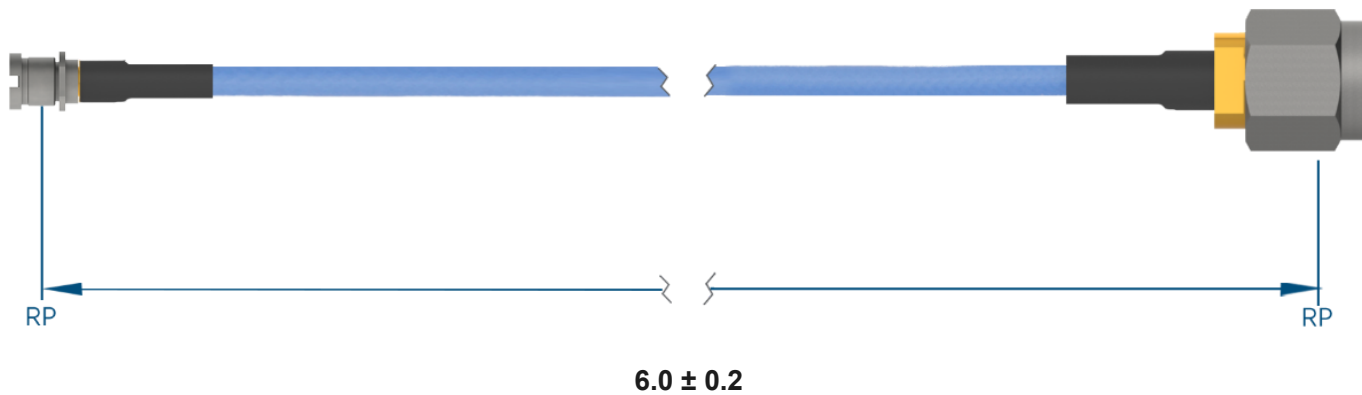

PRODUCT DATA DRAWING

**MATERIAL**

CONNECTORS: SMP Male Bulkhead (SF1211-6061)
 SMA Straight Male (SF2906-6002)

CABLE: Ø.085 Flexible Coax

SHRINK TUBING: M23053/5

PERFORMANCE

IMPEDANCE: 50 Ohms

FREQ. RANGE: DC to 18 GHz

VSWR: 1.4:1 Max, DC to 18.0 GHz
 1.6:1 Max, 18.0 + GHz

INSERTION LOSS: 0.82 dB Max

NOTES

1. See individual data drawings for connector specifications
2. Dimensions shown are in inches

TITLE:

SMP Male Bulkhead to SMA Straight Male 6" Cable
 Assembly for Ø.085 Flexible Coax